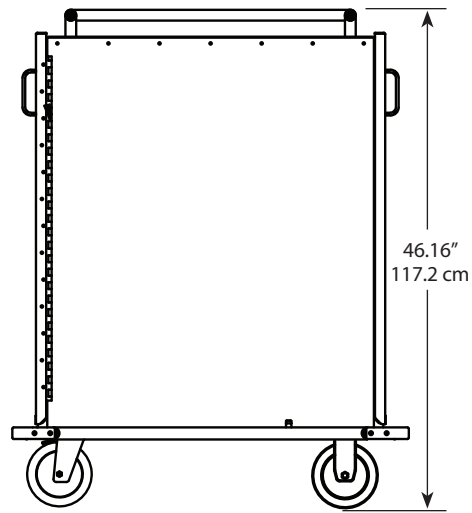

Dual opening for access to both sides, and holds up to 12 trays

Durable stainless steel construction

* Note: Available options must be specified when ordering. Specifications are subject to change without notice.

Project _____	Item No. _____
Model _____	Quantity _____

Room Service Carts

Model RSPT20 and RSPT21

Plan View

Front Elevation

Side Elevation

Model	Tray Sizes	Tray Capacity	Number of Doors	Tray Spacing	Length	Width	Height	Net Weight	Shipping Weight
<input type="checkbox"/> RSPT20	<ul style="list-style-type: none"> 15" x 20" Aladdin Room Service Tray (RST1). 15" x 20" standard cafeteria tray. 15" x 20" Architectural Plastics tray (BA5HC-1). 	12	2	5.5" (14 cm)	36.88" (93.7 cm)	30.5" (77.5 cm)	46.16" (117.2 cm)	162 lbs. (76.2 kg)	178 lbs. (80.7 kg)
<input type="checkbox"/> RSPT21	<ul style="list-style-type: none"> 15.5" x 21.5" Architectural Plastics tray (BA5B). 15" x 21.5" Architectural Plastics tray (BA5HC-3). 	12	2	5.5" (14 cm)	36.88" (93.7 cm)	30.5" (77.5 cm)	46.16" (117.2 cm)	162 lbs. (76.2 kg)	178 lbs. (80.7 kg)