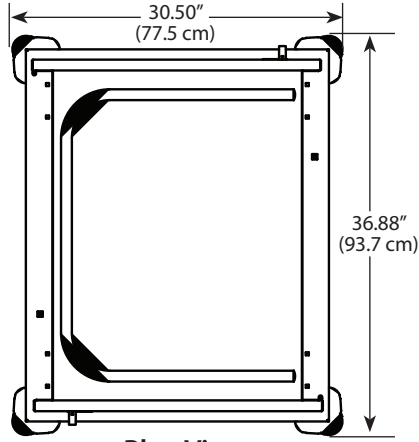

RSPT20 fits tray sizes:

- 15" x 20" Aladdin Room Service Tray (RST1).
- 15" x 20" standard cafeteria tray.
- 15" x 20" Architectural Plastics tray (BA5HC-1).

RSPT21 fits tray sizes:

- 15.5" x 21.5" Architectural Plastics tray (BA5B).
- 15" x 21.5" Architectural Plastics tray (BA5HC-3).

Four 6" thermoplastic rubber casters; two fixed and two swivel, with brakes.

Non-marking corner bumpers protect surfaces.

3-sided round top rail in lieu of push handle.

Stainless-steel door handle.

Removable stainless steel tray slides for easy cleaning.

Dual opening for access to both sides, and holds up to 12 trays

Durable stainless steel construction

* Note: Available options must be specified when ordering. Specifications are subject to change without notice.

Project _____	Item No. _____
Model _____	Quantity _____

Room Service Carts

Model RSPT20 and RSPT21

Plan View

Front Elevation

Side Elevation

Model	Tray Sizes	Tray Capacity	Number of Doors	Tray Spacing	Length	Width	Height	Net Weight	Shipping Weight
<input type="checkbox"/> RSPT20	<ul style="list-style-type: none"> 15" x 20" Aladdin Room Service Tray (RST1). 15" x 20" standard cafeteria tray. 15" x 20" Architectural Plastics tray (BA5HC-1). 	12	2	5.5" (14 cm)	36.88" (93.7 cm)	30.5" (77.5 cm)	46.16" (117.2 cm)	162 lbs. (76.2 kg)	178 lbs. (80.7 kg)
<input type="checkbox"/> RSPT21	<ul style="list-style-type: none"> 15.5" x 21.5" Architectural Plastics tray (BA5B). 15" x 21.5" Architectural Plastics tray (BA5HC-3). 	12	2	5.5" (14 cm)	36.88" (93.7 cm)	30.5" (77.5 cm)	46.16" (117.2 cm)	162 lbs. (76.2 kg)	178 lbs. (80.7 kg)