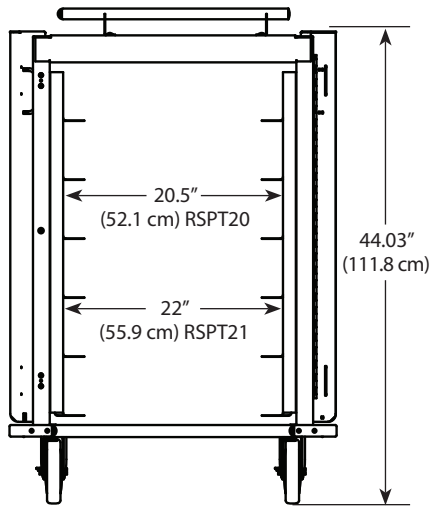

RSPT20 fits tray sizes:

- 15" x 20" Aladdin Room Service Tray (RST1).
- 15" x 20" standard cafeteria tray.
- 15" x 20" Architectural Plastics tray (BA5HC-1).

RSPT21 fits tray sizes:

- 15.5" x 21.5" Architectural Plastics tray (BA5B).
- 15" x 21.5" Architectural Plastics tray (BA5HC-3).

Four 6" thermoplastic rubber casters; two fixed and two swivel, with brakes.

Non-marking corner bumpers protect surfaces.

3-sided round top rail in lieu of push handle.

Stainless-steel door handle.

Removable stainless steel tray slides for easy cleaning.

Dual opening for access to both sides, and holds up to 12 trays

Durable stainless steel construction

* Note: Available options must be specified when ordering. Specifications are subject to change without notice.

Project _____	Item No. _____
Model _____	Quantity _____

Room Service Carts

Model RSPT20 and RSPT21

Plan View

Front Elevation

Side Elevation

Model	Tray Sizes	Tray Capacity	Number of Doors	Tray Spacing	Length	Width	Height	Net Weight	Shipping Weight
<input type="checkbox"/> RSPT20	<ul style="list-style-type: none"> 15" x 20" Aladdin Room Service Tray (RST1). 15" x 20" standard cafeteria tray. 15" x 20" Architectural Plastics tray (BA5HC-1). 	12	2	5.5" (14 cm)	36.88" (93.7 cm)	30.5" (77.5 cm)	46.16" (117.2 cm)	162 lbs. (76.2 kg)	178 lbs. (80.7 kg)
<input type="checkbox"/> RSPT21	<ul style="list-style-type: none"> 15.5" x 21.5" Architectural Plastics tray (BA5B). 15" x 21.5" Architectural Plastics tray (BA5HC-3). 	12	2	5.5" (14 cm)	36.88" (93.7 cm)	30.5" (77.5 cm)	46.16" (117.2 cm)	162 lbs. (76.2 kg)	178 lbs. (80.7 kg)